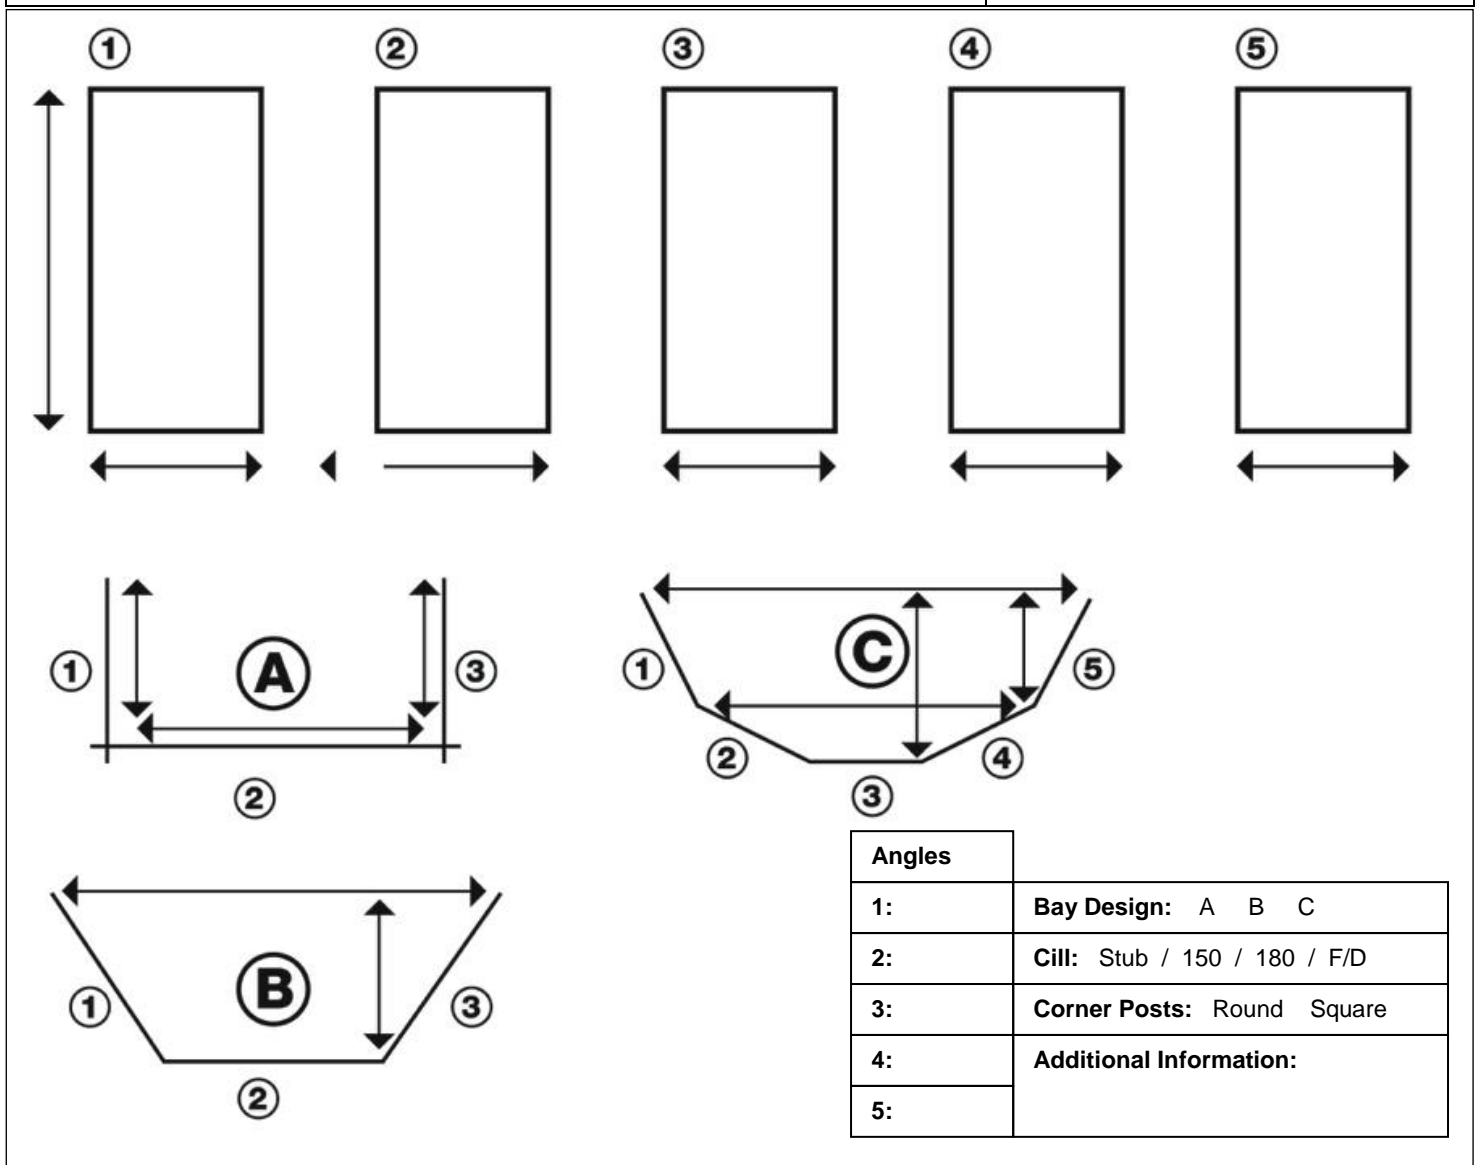

Wiki Windows Ltd, Unit A7 Sturmer End Ind Estate, Haverhill, Suffolk, CB9 7UU

Invoice Address:	Quote No:	Delivery Address:
	Tel No:	
	Mobile No:	
	Order No:	
	Delivery Date:	
Your Ref	Email:	Signature
Profile: 70mm Bevelled 70mm Ovolo 70mm Flush	Rated: A Standard	DOC Q: YES / NO
Frame Colour: White Rosewood L/Oak Anthracite Grey Rosewood on White L/Oak on White Anthracite Grey on White		
Special Colour: Outside Inside	Trickle Vents: None 4000mm ² 8000mm ² 10000mm ²	
Handles: White Gold Chrome Black Brushed Chrome	Locking: Espag Shootbolt	
Spacerbars: Warmedge Black Warmedge White Warmedge Grey	Add on Inc Yes No	